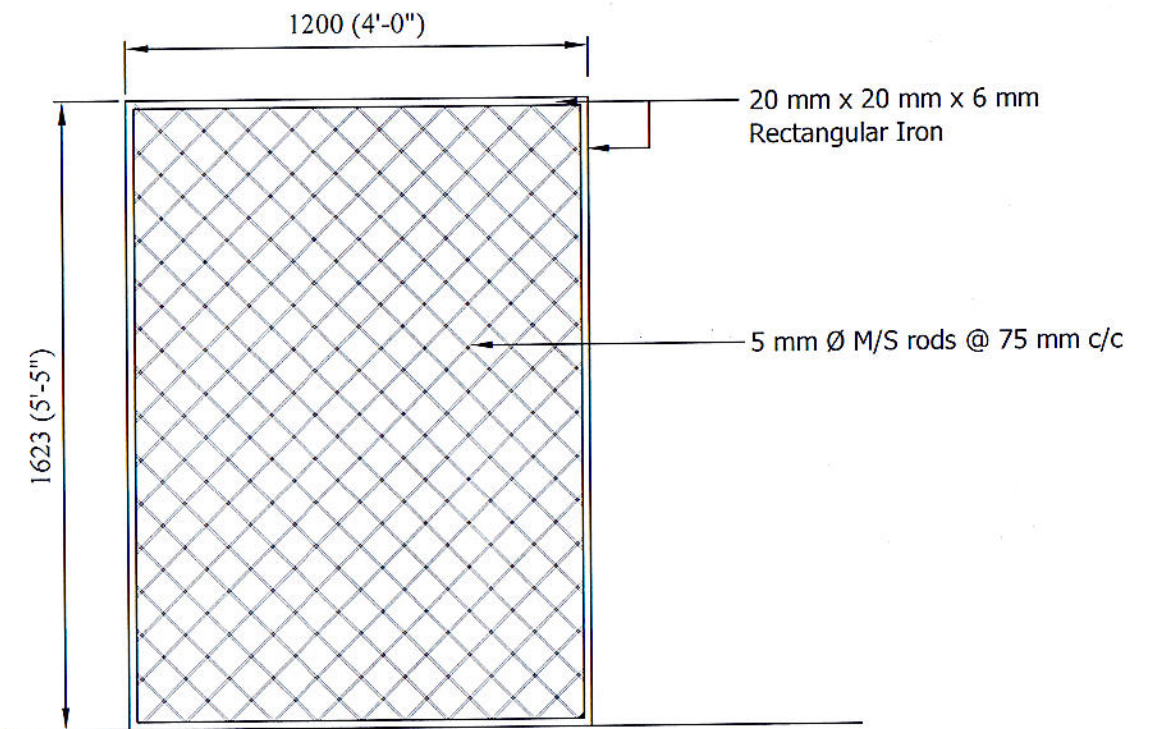

DOUBLE SASH PARTITION DOOR

WELDED RECTANGULAR IRON DOOR

Checked by
[Signature]
 Approved by
[Signature]

PARTITION DOOR & IRON DOOR