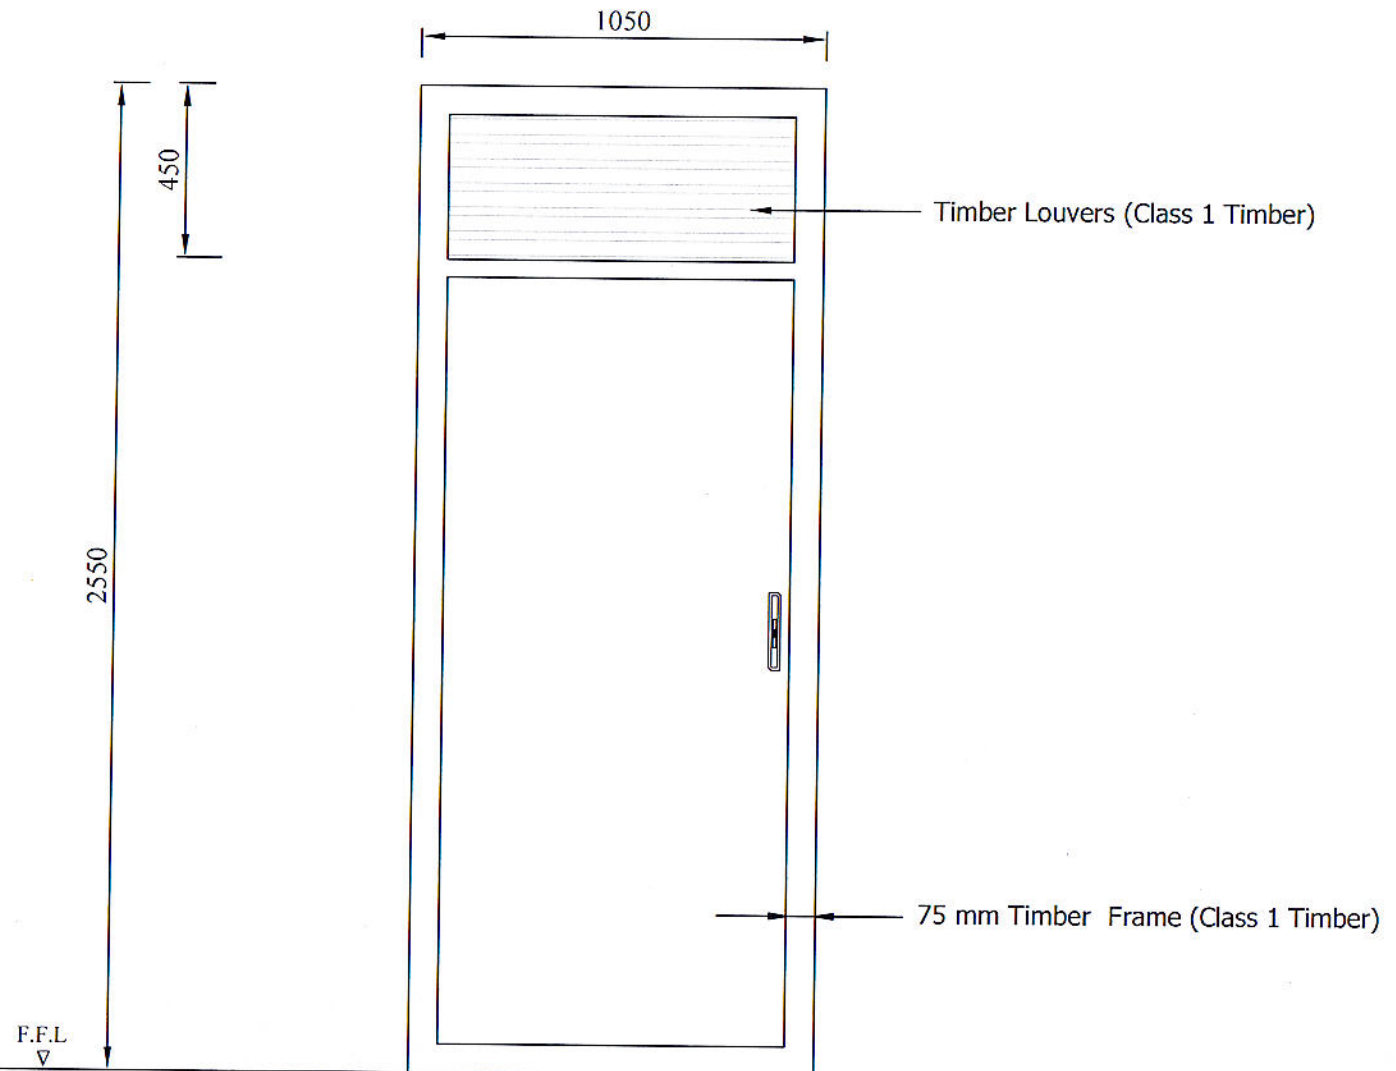

TOP HUNG FAN LIGHT WITH LOUVERS

TOP LOUVERED TIMBER DOOR

Checked by
 Approved by *[Signature]*

FAN LIGHT AND TIMBER DOOR